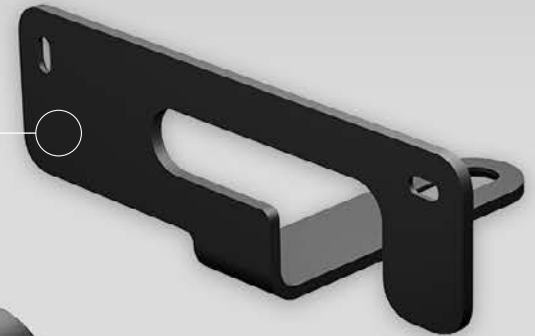

Designed for any meeting space

Easily bring video into any meeting space. Fits perfectly as part of a native meeting room solution or a BYOD room setup.

What's in the Box

EXPAND Vision 1M

Wall Mount Bracket

Quick Guide

Compliance Sheet

Safety guide

USB-C to USB-A cable

Additional benefits & features

Intuitive wall mount

The included wall mount lets you easily install the camera and adjust its angle for optimal positioning.

Streamlined cable management

Angled plug guides the USB-C cable away to avoid interference with other devices

Kensington lock option

Provides peace of mind that the camera will remain in its designated place