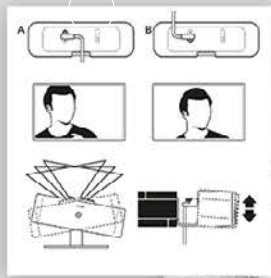

Designed for any meeting space

Easily bring video into any meeting space. Fits perfectly as part of a native meeting room solution or a BYOD room setup.

What's in the Box

EXPAND Vision 1M

Wall Mount Bracket

Quick Guide

Compliance Sheet

Safety guide

USB-C to USB-A cable

Additional benefits & features

Intuitive wall mount

The included wall mount lets you easily install the camera and adjust its angle for optimal positioning.

Streamlined cable management

Angled plug guides the USB-C cable away to avoid interference with other devices

Kensington lock option

Provides peace of mind that the camera will remain in its designated place