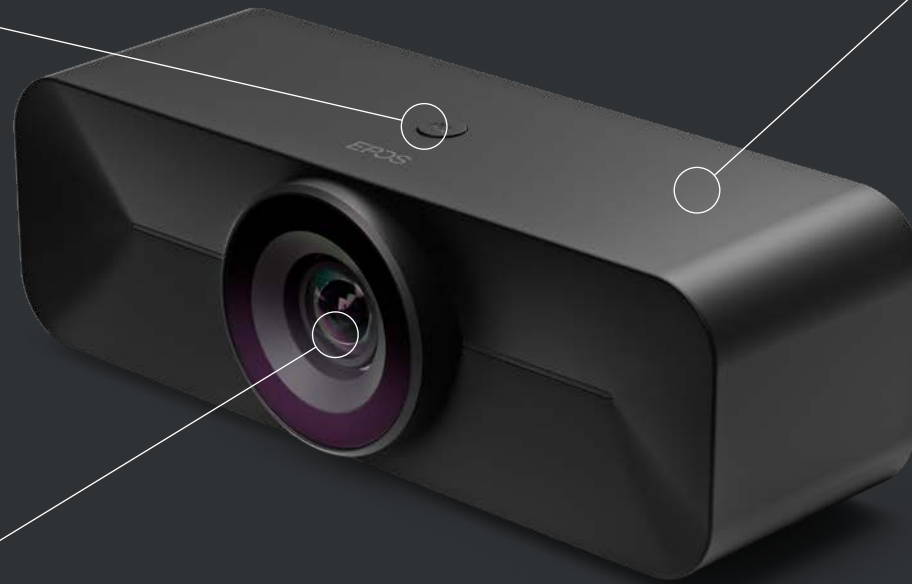

EPDS

EXPAND Vision 1M

Complete your meeting space with the EXPAND Vision 1M, an easy-to-use USB camera for small and medium-sized meeting rooms. This camera fits perfectly as an integrated part of a native meeting room solution or into any bring-your-own-device meeting room.

reddot winner 2023

Key Features

Instant privacy

For the moment where you need complete privacy, simply press the button at the top to activate the integrated shutter.

Trusted stamp of approval

Certified for leading UC solutions and works in any Android or Windows environment.

Be seen at your best

Look professional on any video call with a 4K camera and intelligent picture framing that captures all in-room participants.

Sleek, elegant design

The minimalist, smooth design and a camera without moving parts minimize distractions, letting everyone focus on the meeting.

Quick Guide

Compliance Sheet

Safety guide

USB-C to USB-A cable

Additional benefits & features

Intuitive wall mount

The included wall mount lets you easily install the camera and adjust its angle for optimal positioning.